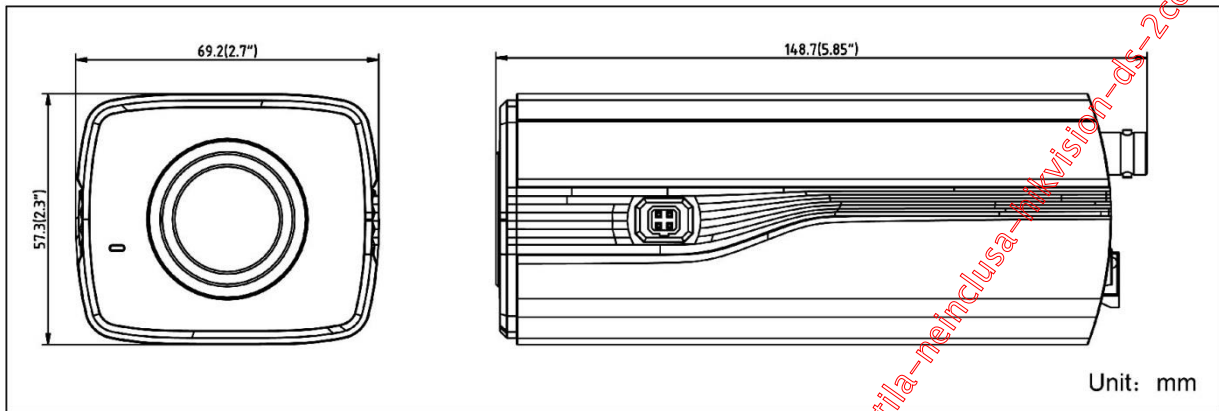

Dimensions